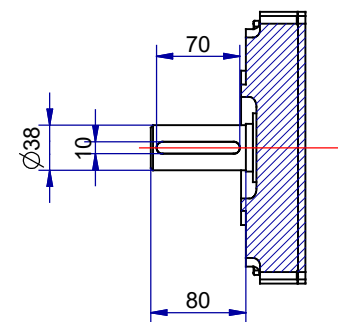

Shaft detail

01-IP55-Cast Iron-IE3-132S B14S-2_6