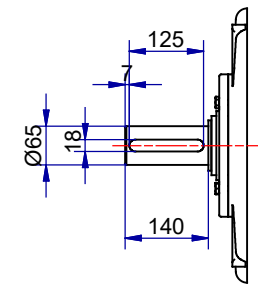

Shaft detail

01-IP55-Cast Iron-IE3-280M B3-2