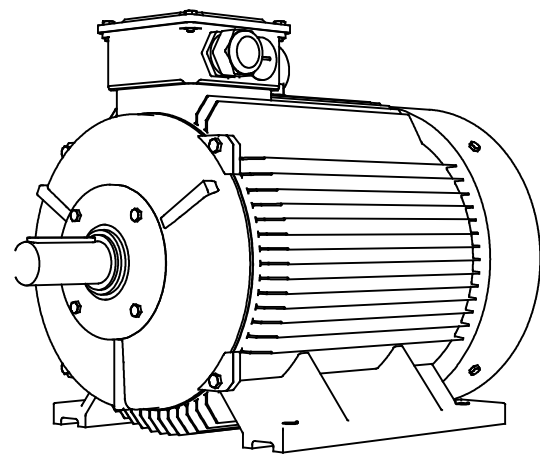

Shaft detail

01-IP55-Cast Iron-IE3-280M B3-2