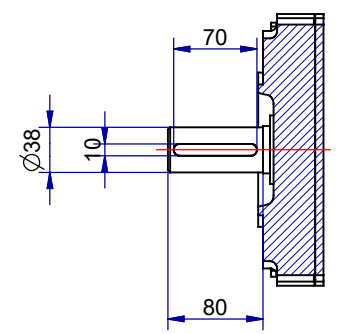

Shaft detail

01-IP55-Cast Iron-IE3-132M B14S-2_6