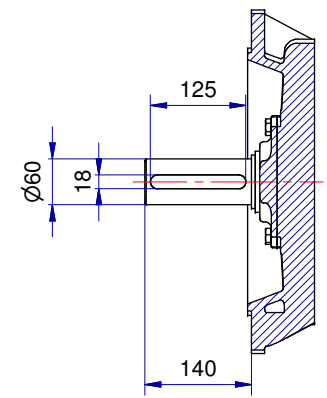

Shaft detail

01-IP55-Cast Iron-IE4-225M B5-4_8