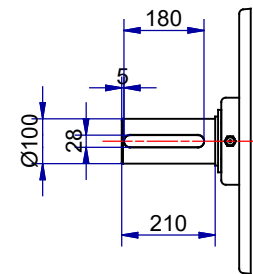

Shaft detail

01-IP55-Cast Iron-IE4-355L B3-4_6