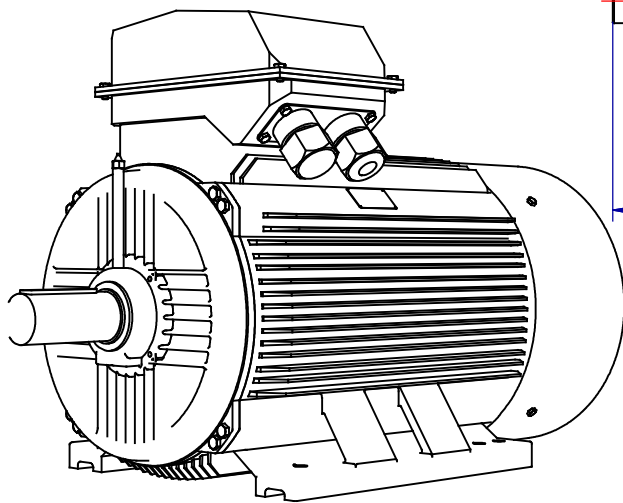

Shaft detail

01-IP55-Cast Iron-IE4-355L B3-4_6