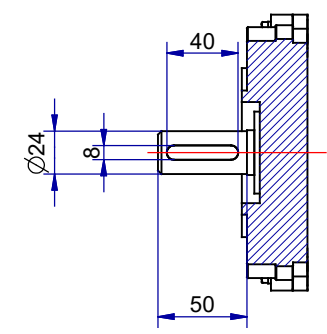

Shaft detail

01-IP55-Cast Iron-IE2-90L B14S-2_6