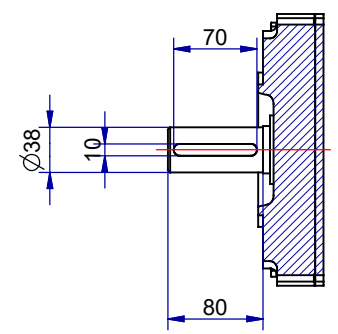

Shaft detail

01-IP55-Cast Iron-IE2-132M B14S-2\_6