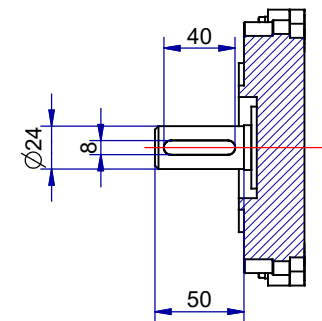

Shaft detail

01-IP55-Cast Iron-IE3-90L B14S-2_6