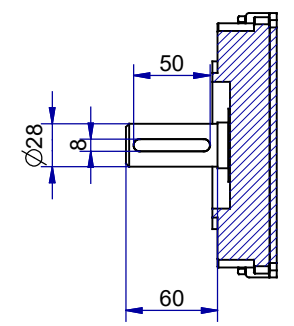

Shaft detail

01-IP55-Cast Iron-IE3-100L B14S-2\_6