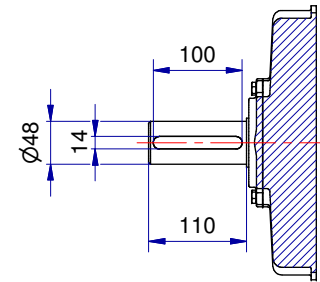

Shaft detail

01-IP55-Cast Iron-IE4-180M B3-2-4